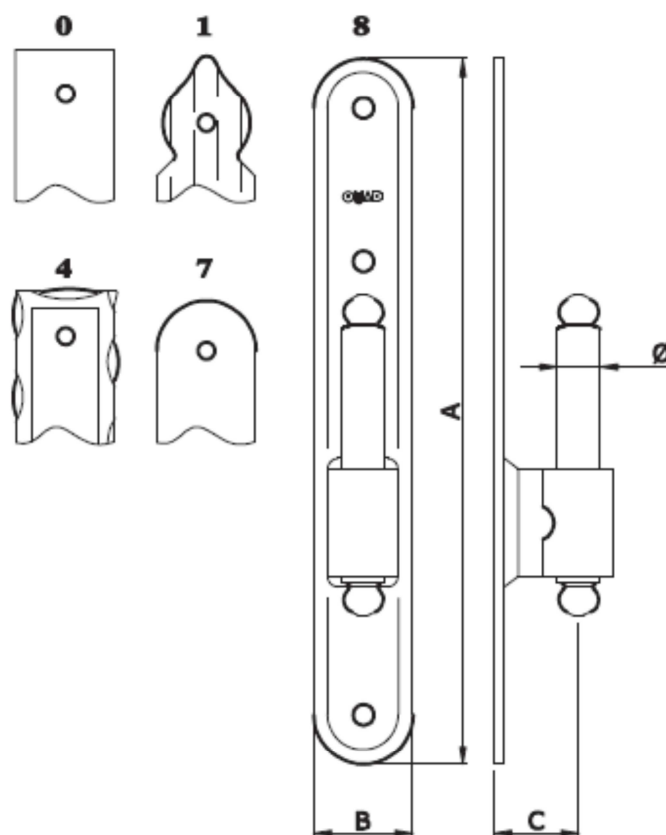

SCHEDA TECNICA

PARIDE

CARDINE LEGNO LAMA D 10 _213

| Articolo | Ø | A | B | C | Pz/conf. |
|----------------------------|----|-----|--------|----|----------|
| CARDINI Ø10 SU LAMA | | | | | |
| 021300120# | 10 | 120 | 20 | 21 | 50 |
| _21300160# | 10 | 160 | 28 | 21 | 12 |
| _21300200# | 10 | 200 | 28/30* | 21 | 12 |
| _21300161# | 10 | 160 | 28 | 28 | 12 |
| _21300201# | 10 | 200 | 28/30* | 28 | 12 |
| _21340160# | 10 | 160 | 28 | 40 | 12 |
| _21340200# | 10 | 200 | 28/30* | 40 | 12 |