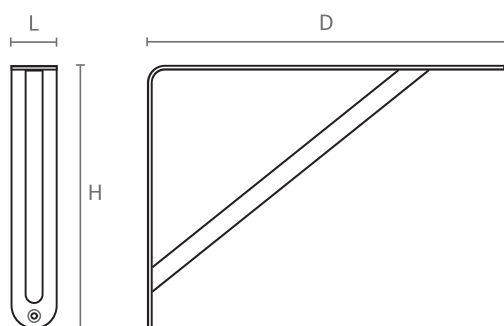

ART. **RM20**

design: Studio Mital

Reggimensola in acciaio, completa di viti e tasselli mod. B\*.

Steel shelf support,  
with screws and plugs mod. B\* included.

Misure / Sizes

Finiture / Finishes

Cromo  
Chrome

Nichel satinato  
Satined nickel

ART.	L	H	D
RM20A	30	190	240
RM20B	25	140	190