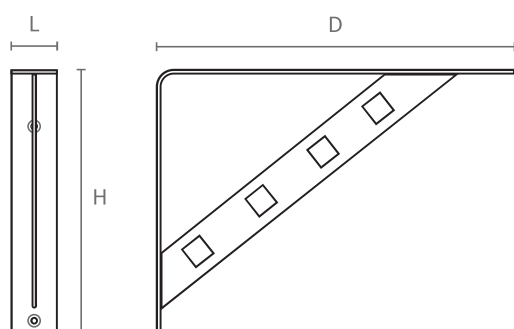

ART. **RM25**

design: Studio Mital

Reggimensola in acciaio,  
completa di viti e tasselli mod. B\*.

Steel shelf support,  
with screws and plugs mod. B\* included.

Misure / Sizes

Finiture / Finishes

Cromo  
Chrome

Nichel satinato  
Satined nickel

ART.	L	H	D
RM25A	30	190	240
RM25B	25	140	190