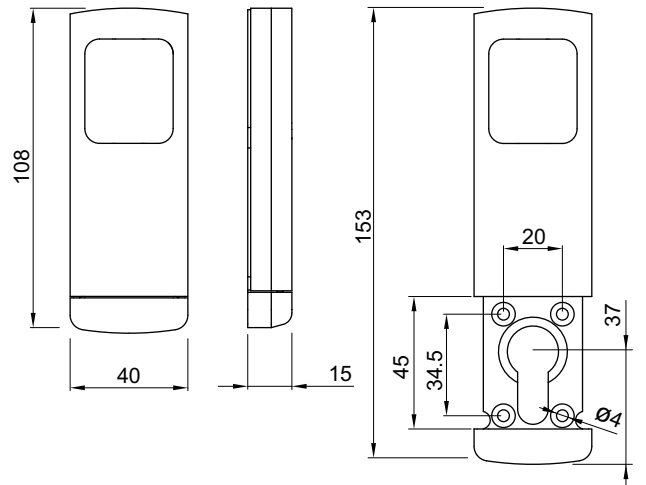

MG110R W

COLORI DISPONIBILI / COLOURS AVAILABLE

- Cromo Satinato / Satin Chrome (T)
- PVD Ottone / PVD Brass (2)

VERSIONI SPECIALI / SPECIAL VERSIONS

- KA chiavi uguali / KA key alike

PROTEZIONE ANTI-TRAPANO / ANTI-DRILL PROTECTION

SPORGENZE PROTETTE / PROTRUSIONS COVERED

CHIAVI / KEYS

IMBALLO / PACKAGING

SPESSORI / SPACERS