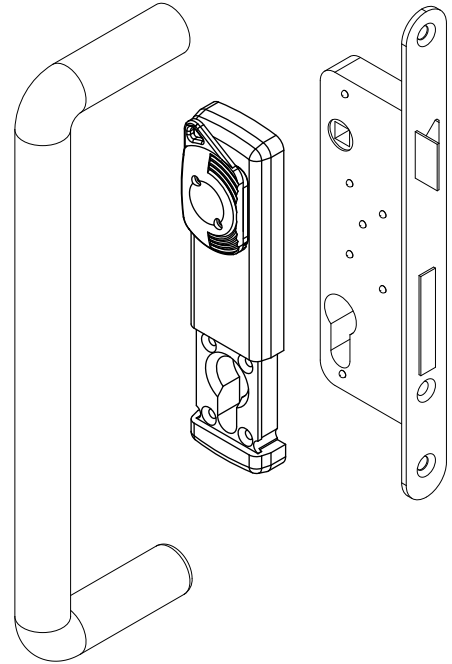

COLORI DISPONIBILI / COLOURS AVAILABLE

- Cromo Satinato / Satin Chrome (T)
- PVD Ottone / PVD Brass (2)

VERSIONI SPECIALI / SPECIAL VERSIONS

- KA chiavi uguali / KA key alike

PROTEZIONE ANTI-TRAPANO / ANTI-DRILL PROTECTION

SPORGENZE PROTETTE / PROTRUSIONS COVERED

CHIAVI / KEYS

IMBALLO / PACKAGING

SPESSORI / SPACERS