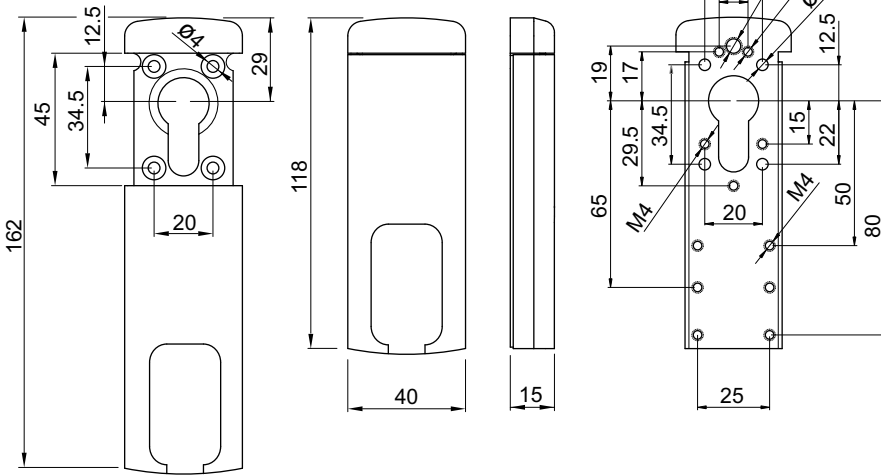

COLORI DISPONIBILI / COLOURS AVAILABLE

- Cromo Satinato / Satin Chrome (T)
- PVD Ottone / PVD Brass (2)

VERSIONI SPECIALI / SPECIAL VERSIONS

- KA chiavi uguali (KA key alike)

CHIUSURA E APERTURA CON CHIAVE
LOCKING AND UNLOCKING WITH KEY

MG110BC

SPORGENZE PROTETTE / PROTRUSIONS COVERED

- Max. 12 mm

CHIAVI / KEYS

- MAGNETIC KEY

IMBALLO / PACKAGING

- x 1 +

SPESSORI / SPACERS

- OPTIONAL
  A2242
  2 mm