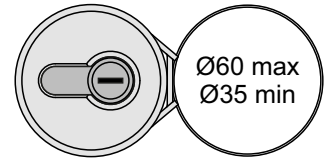

MADE IN ITALY - PAT. PEND.

PACKAGING

VIDEO

NON INCLUSO
NOT INCLUDED
MULTIPLE CAM

MP02E

MP01CL

L=900mm

DISEC S.R.L.
Prodotti Sicurezza