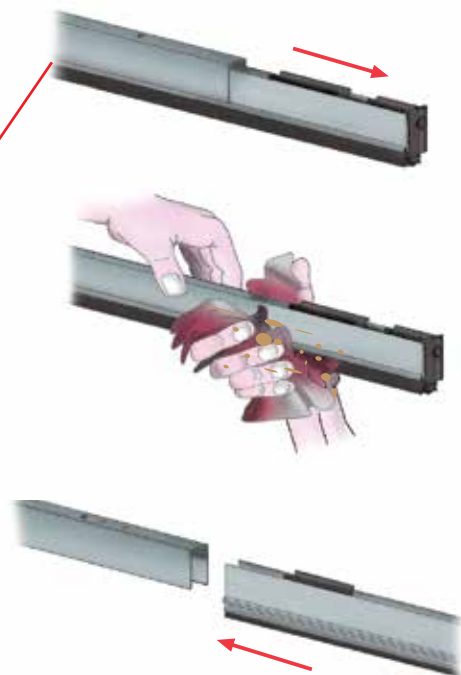

COMPACT FIRE

DRAUGHT EXCLUDERS