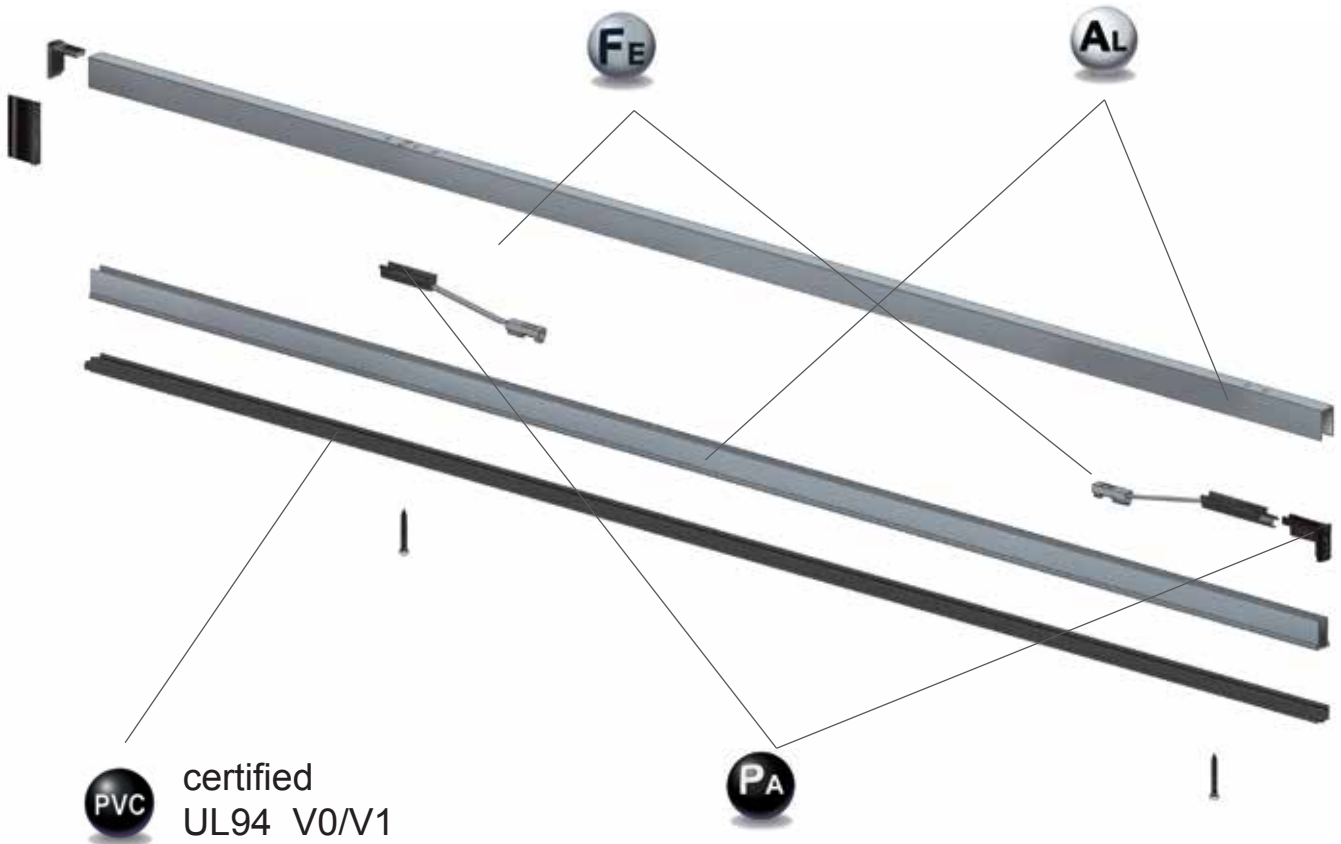

COMPACT FIRE

DRAUGHT EXCLUDERS