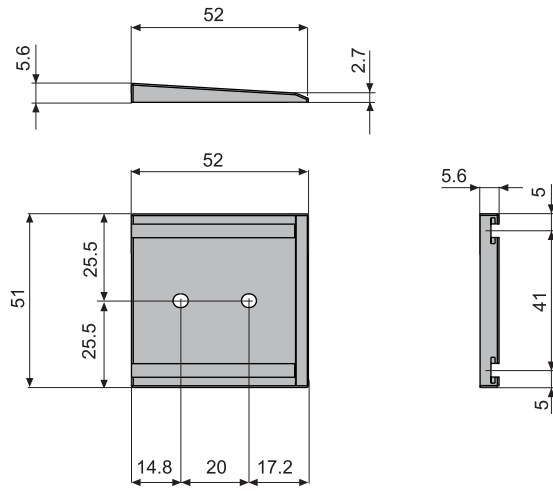

COMPACT FIRE

DRAUGHT EXCLUDERS

DNA004	25