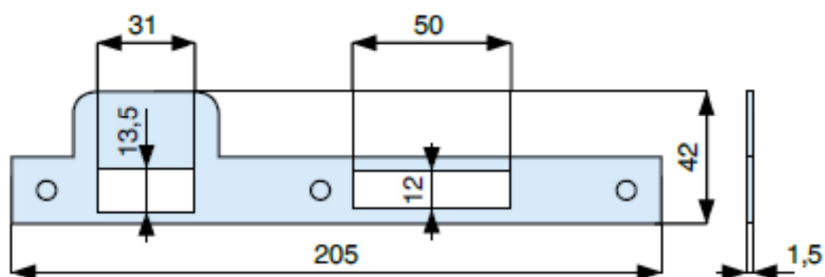

SCHEDA TECNICA

 **PARIDE**

CONTROPIASTRA SERRATURE FERRO CROMO SATINATO A7000 AS MG

A7002

WWW.FERRAMENTAPARIDE.IT